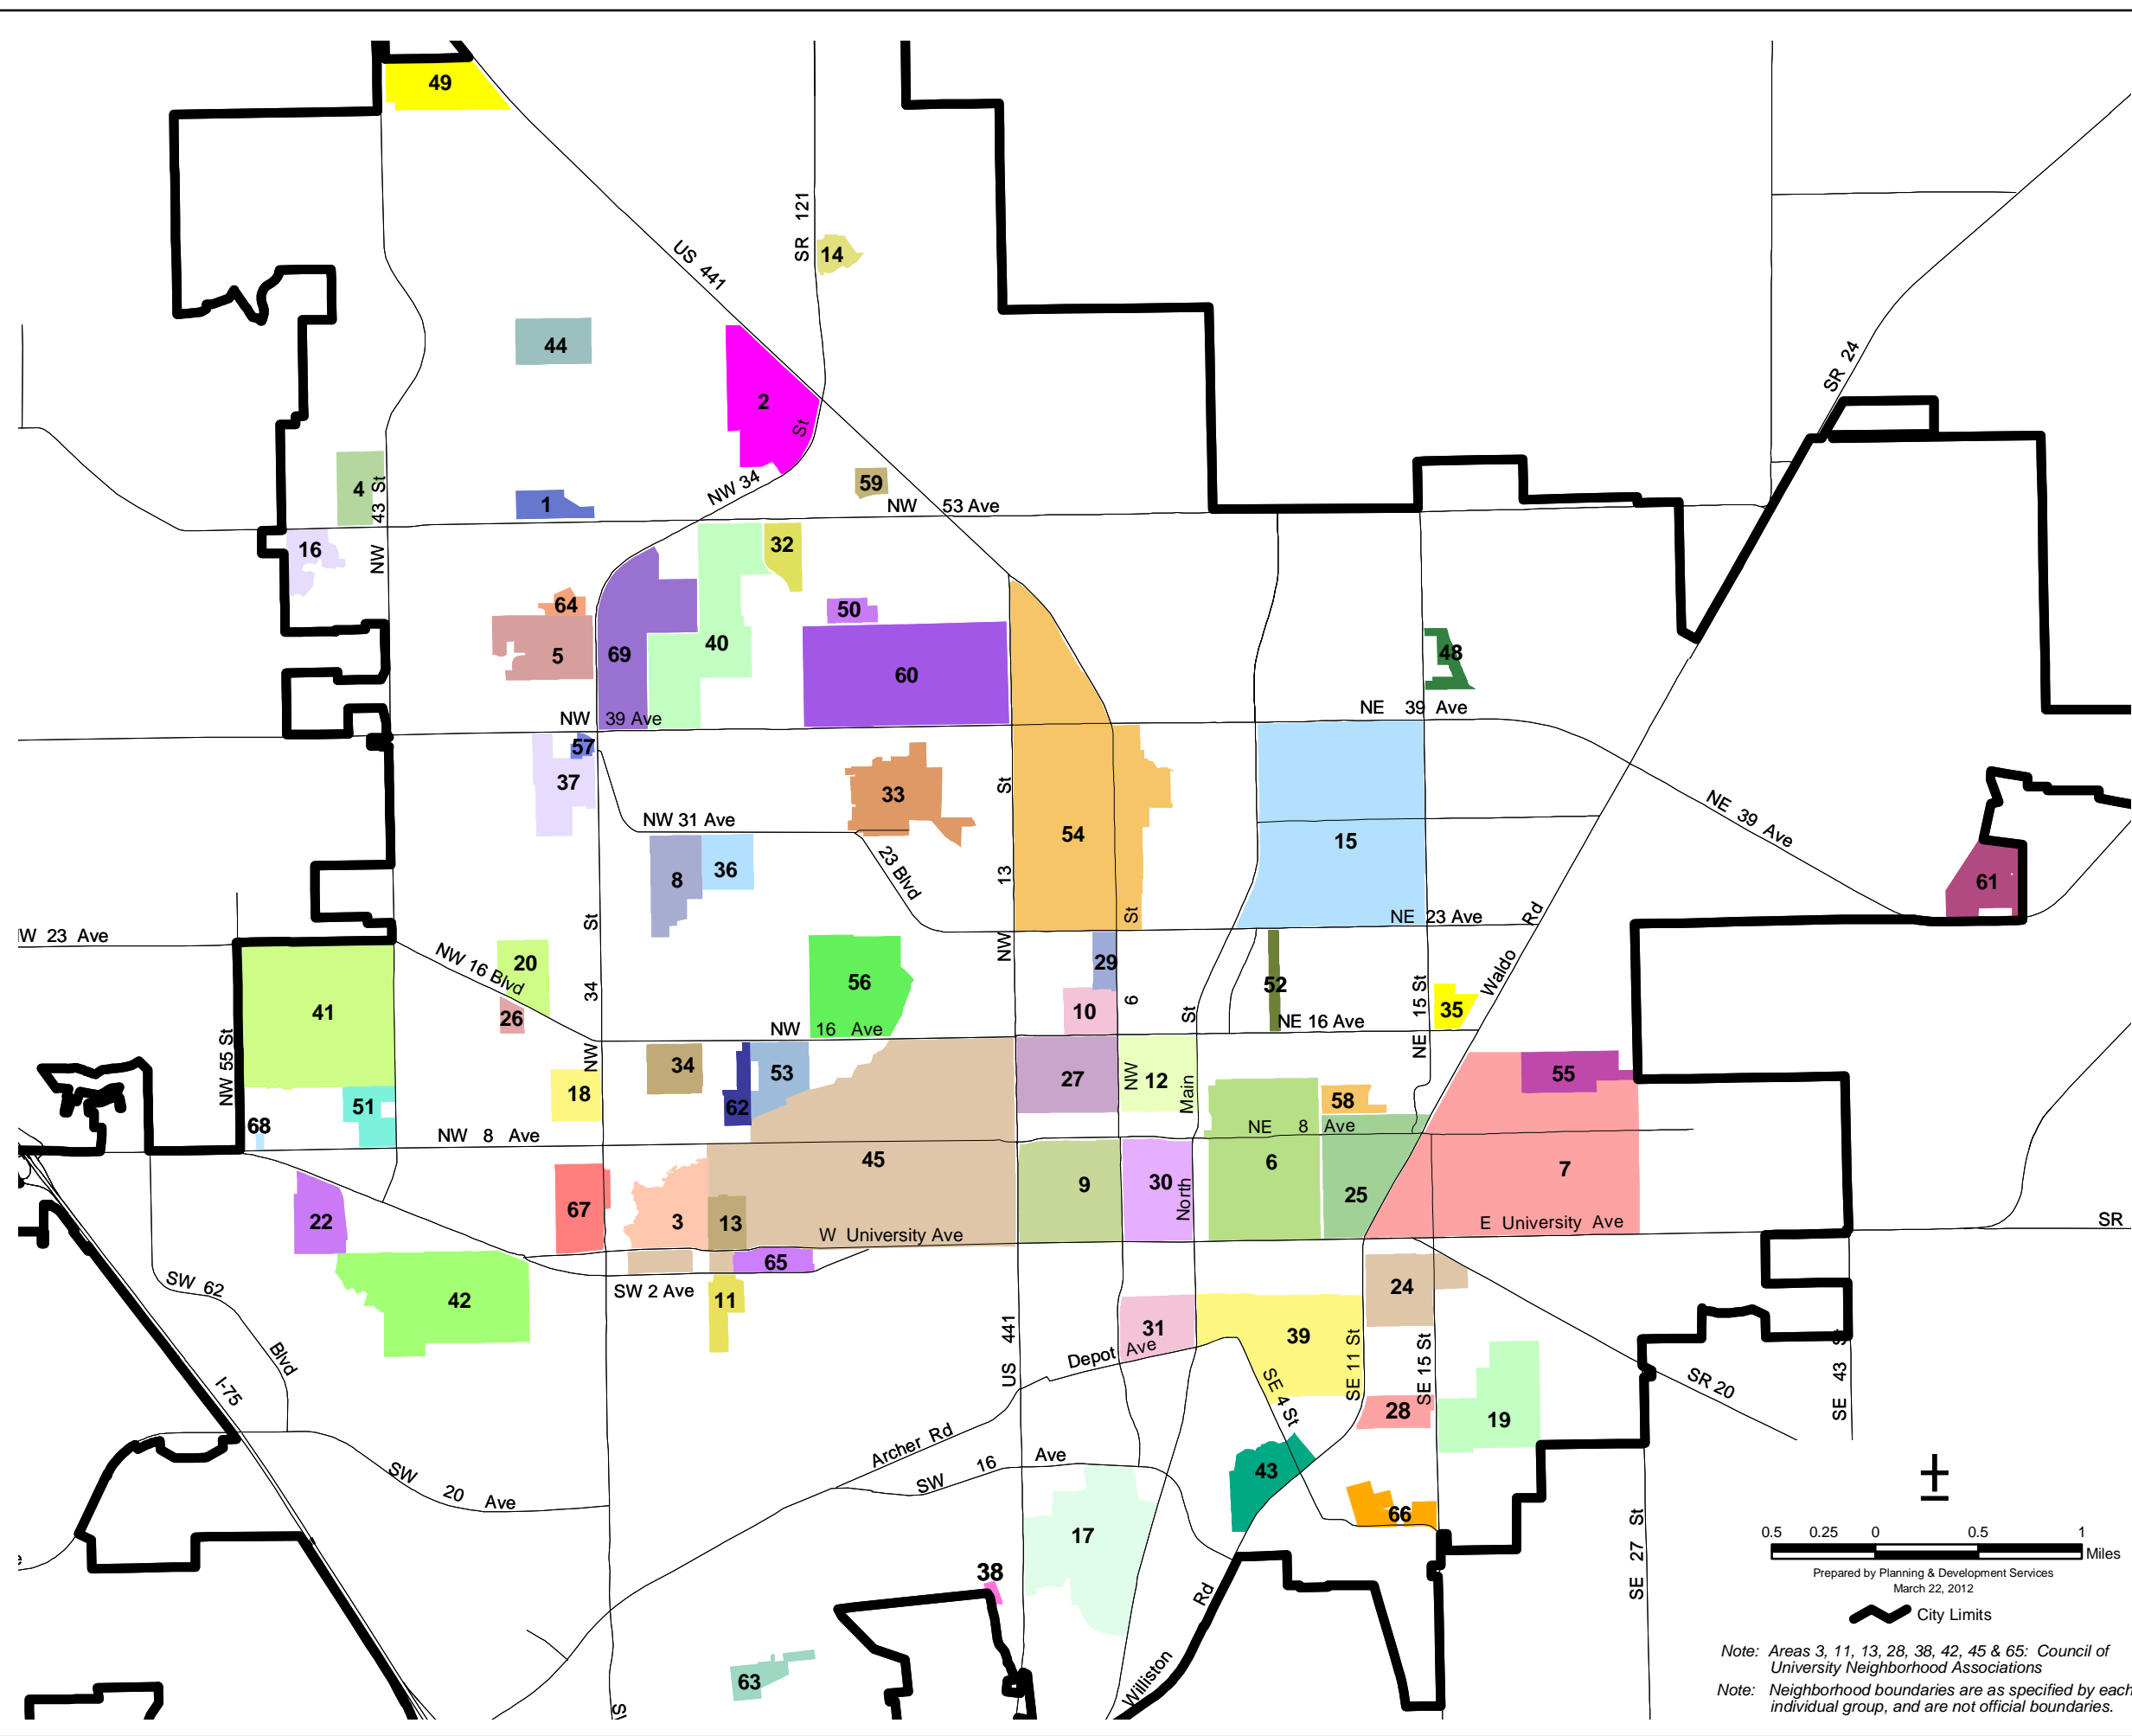

Neighborhood Groups & Associations City of Gainesville

- 1 Apple Tree
- 2 Pinderidge
- 3 Black Acres
- 4 Ashton
- 5 Capri
- 6 Duckpond
- 7 Duval & Eagle Eyes Crime Watch
- 8 Edgewood Hills
- 9 Fifth Avenue
- 10 Gateway Park
- 11 Golfview
- 12 Grove Street
- 13 Hibiscus Park
- 14 Hidden Lake
- 15 Highland Court Manor
- 16 Kensington Park
- 17 Kirkwood
- 18 Libby Heights
- 19 Lincoln Estates
- 20 Madison Park
- 21 Reserved
- 22 Mill Pond
- 23 Reserved
- 24 North Lincoln Heights
- 25 Northeast Neighbors
- 26 Northwest Estates
- 27 Oakview
- 28 Azalea Trails
- 29 Pine Park
- 30 Pleasant Street
- 31 Porters Community
- 32 Rainbows East
- 33 Ridgeview
- 34 Ridgewood
- 35 Carol Estates South
- 36 Royal Gardens
- 37 Shadow Lawn Estates
- 38 Bivens North
- 39 Springhill
- 40 Springtree
- 41 Suburban Heights
- 42 Sugarfoot
- 43 Sugarhill
- 44 Sutter's Landing
- 45 University Park
- 46 Reserved
- 47 Reserved
- 48 Ironwood
- 49 Turkey Creek Forest
- 50 Rainbow's End
- 51 Landmark Woods
- 52 Debra Heights
- 53 Raintree
- 54 Stephen Foster
- 55 Cedar Grove II
- 56 Forest Ridge
- 57 Las Pampas
- 58 Greater Northeast Community
- 59 Creekwood
- 60 Hazel Heights
- 61 Lamplighter
- 62 Mason Manor
- 63 Phoenix
- 64 Pinebreeze
- 65 University Village
- 66 Southeast Evergreen Trails
- 67 Woodland Terrace
- 68 Kingswood Court
- 69 Northwood

Prepared by Planning & Development Services
March 22, 2012

City Limits

Note: Areas 3, 11, 13, 28, 38, 42, 45 & 65: Council of University Neighborhood Associations

Note: Neighborhood boundaries are as specified by each individual group, and are not official boundaries.